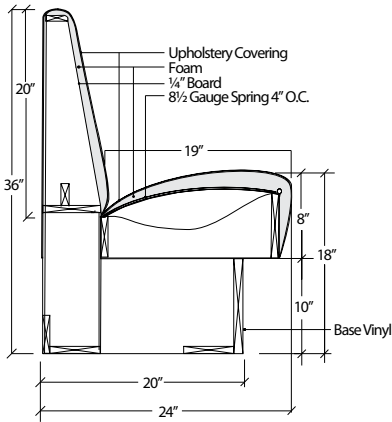

# Mt. Adams 100

The Mt. Adams booth is our base grade booth. It is available only in vinyl. The Mt. Adams has the durable construction that our customers depend on.

Mt. Adams 100  
(Shown with back style 00 plain back)

# Mt. Rainier 200

Our most popular booth, the Mt. Rainier, is the work horse of the J.H. Carr line. With a removable spring seat and a choice of removable back designs, this booth is elegant and comfortable.

Mt. Rainier 230  
(Shown with back style 30 two channel back)