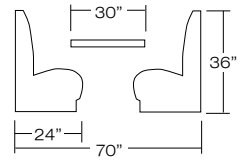

# Mt. Adams 100

The Mt. Adams booth is our base grade booth. It is available only in vinyl. The Mt. Adams has the durable construction that our customers depend on.

Mt. Adams 100  
(Shown with back style 00 plain back)

Mt. Rainier 230  
(Shown with back style 30 two channel back)