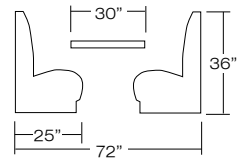

# Mt. Adams 100

The Mt. Adams booth is our base grade booth. It is available only in vinyl. The Mt. Adams has the durable construction that our customers depend on.

Mt. Adams 100  
(Shown with back style 00 plain back)

Mt. Rainier 230  
(Shown with back style 30 two channel back)