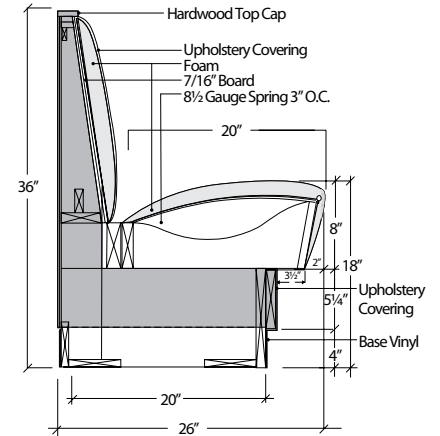

Mt. Cascade 900

Mt. Cascade 900
(Shown with back style 00 plain back)

Beautiful beech wood trim and a choice of removable back and seat styles meld elegance and versatility into this booth. The Mt. Cascade features a crumb rail for easy cleaning and maintenance.

Mt. Glacier 1000

Mt. Glacier 1000
(Shown with back style 00 plain back)
*also available without back pad

With stunning wood trim and a choice of removable back designs, this booth brings together the best of comfort and style. The Mt. Glacier comes standard with a removable padded seat for easy cleaning.