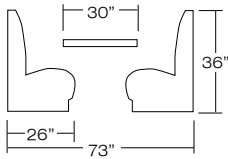

Mt. Cascade 900

Mt. Cascade 900
(Shown with back style 00 plain back)

Beautiful beech wood trim and a choice of removable back and seat styles meld elegance and versatility into this booth. The Mt. Cascade features a crumb rail for easy cleaning and maintenance.