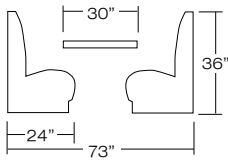

Mt. Glacier 1000
(Shown with back style 00 plain back)
*also available without back pad

With stunning wood trim and a choice of removable back designs, this booth brings together the best of comfort and style. The Mt. Glacier comes standard with a removable padded seat for easy cleaning.