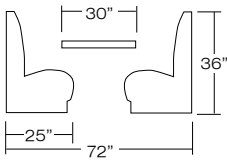

57 Chewy

Back to a simpler time with this classic 50's diner booth which brings together the old and the new. Features include a removable back and spring seat and a 4" black base.

62 Impala

This Classic 50's diner booth features a removable back and spring seat and a 4" black base. Available in any of your favorite vinyl or fabric colors.