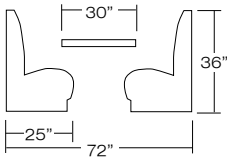

57 Chewy

Back to a simpler time with this classic 50's diner booth which brings together the old and the new. Features include a removable back and spring seat and a 4" black base.

62 Impala

This Classic 50's diner booth features a removable back and spring seat and a 4" black base. Available in any of your favorite vinyl or fabric colors.