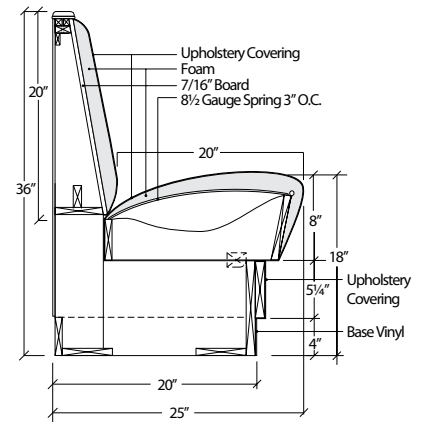

57 Chewy

Back to a simpler time with this classic 50's diner booth which brings together the old and the new. Features include a removable back and spring seat and a 4" black base.

62 Impala

This Classic 50's diner booth features a removable back and spring seat and a 4" black base. Available in any of your favorite vinyl or fabric colors.