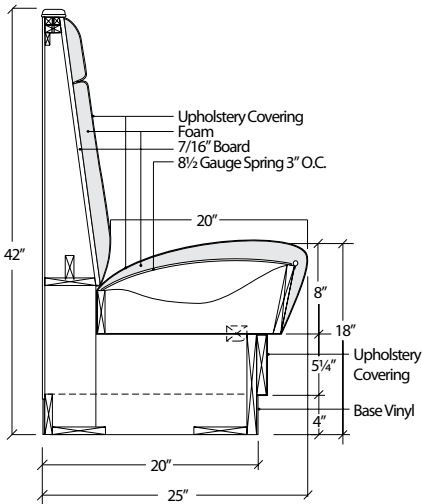

# Mt. Columbia 1400

This booth has a unique curved back that is elegant and supportive. The Mt. Columbia flaunts a sophisticated look that invites comfort. It is designed with a removable seat and a removable back for easy maintenance.

Mt. Columbia 1400  
(Shown with back style 00 plain back,  
and optional picture frame)

# Mt. Redout 2200

Our Mt. Redout booth features a 42" overall height. This booth comes with a 4" black base. The back style is interchangeable with any of our designs and is removable for ease of maintenance and cleaning convenience.

Mt. Redout 2290  
(Shown with back style 90  
head rest and channel back)