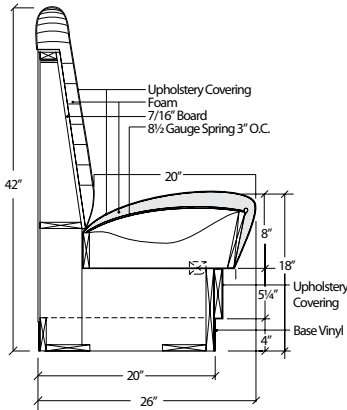

# Mt. Columbia 1400

This booth has a unique curved back that is elegant and supportive. The Mt. Columbia flaunts a sophisticated look that invites comfort. It is designed with a removable seat and a removable back for easy maintenance.

Mt. Columbia 1400  
(Shown with back style 00 plain back,  
and optional picture frame)

# Mt. Redout 2200

Our Mt. Redout booth features a 42" overall height. This booth comes with a 4" black base. The back style is interchangeable with any of our designs and is removable for ease of maintenance and cleaning convenience.