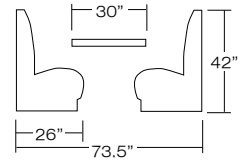

# Mt. Columbia 1400

This booth has a unique curved back that is elegant and supportive. The Mt. Columbia flaunts a sophisticated look that invites comfort. It is designed with a removable seat and a removable back for easy maintenance.

Mt. Columbia 1400  
(Shown with back style 00 plain back,  
and optional picture frame)

# Mt. Redout 2200

Our Mt. Redout booth features a 42" overall height. This booth comes with a 4" black base. The back style is interchangeable with any of our designs and is removable for ease of maintenance and cleaning convenience.

Mt. Redout 2290  
(Shown with back style 90  
head rest and channel back)