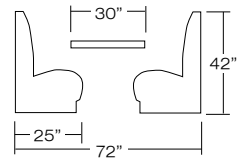

# Mt. Columbia 1400

This booth has a unique curved back that is elegant and supportive. The Mt. Columbia flaunts a sophisticated look that invites comfort. It is designed with a removable seat and a removable back for easy maintenance.

Mt. Columbia 1400  
(Shown with back style 00 plain back,  
and optional picture frame)

# Mt. Redout 2200

Our Mt. Redout booth features a 42" overall height. This booth comes with a 4" black base. The back style is interchangeable with any of our designs and is removable for ease of maintenance and cleaning convenience.

Mt. Redout 2290  
(Shown with back style 90  
head rest and channel back)