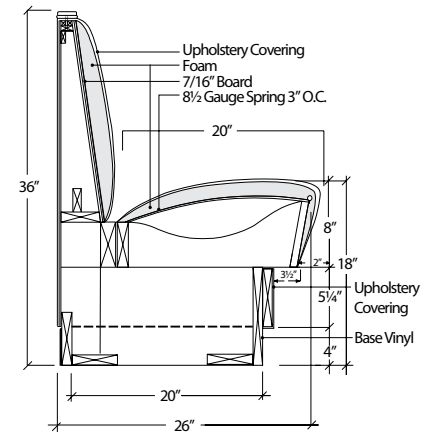

Mt. Fortress 300

Mt. Fortress 300
(Shown with back style 00 plain back)

The Mt. Fortress is shown here with a sloped seat. It comes standard with a crumb rail for easy clean up and the same great comfort and features that you will find in all J.H. Carr products.

Mt. Carter 400

Mt. Carter 400
(Shown with back style 00 plain back)
*also available with no back pad

The Mt. Carter shows off an elegant beech frame. This booth is finished on both ends and offers an optional finished outside back. As always our booths have removable seats and backs with an array of designs to meet any need.