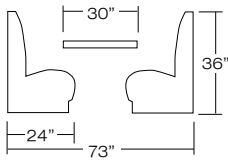

Mt. Fortress 300

Mt. Fortress 300
(Shown with back style 00 plain back)

The Mt. Fortress is shown here with a sloped seat. It comes standard with a crumb rail for easy clean up and the same great comfort and features that you will find in all J.H. Carr products.

Mt. Carter 400

Mt. Carter 400
(Shown with back style 00 plain back)
*also available with no back pad

The Mt. Carter shows off an elegant beech frame. This booth is finished on both ends and offers an optional finished outside back. As always our booths have removable seats and backs with an array of designs to meet any need.