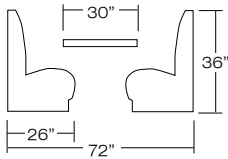

Mt. Fortress 300

Mt. Fortress 300
(Shown with back style 00 plain back)

The Mt. Fortress is shown here with a sloped seat. It comes standard with a crumb rail for easy clean up and the same great comfort and features that you will find in all J.H. Carr products.

Mt. Carter 400

Mt. Carter 400
(Shown with back style 00 plain back)
*also available with no back pad

The Mt. Carter shows off an elegant beech frame. This booth is finished on both ends and offers an optional finished outside back. As always our booths have removable seats and backs with an array of designs to meet any need.